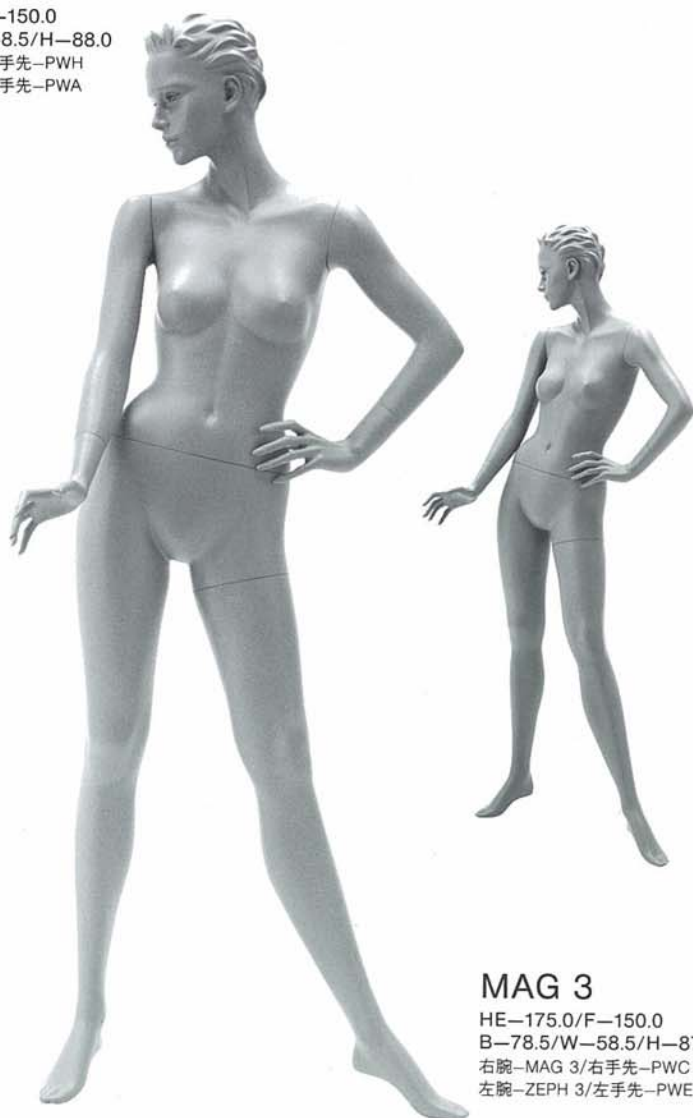

MAG 6

MAG 3
HE-175.0/F-150.0
B-78.5/W-58.5/H-87.5
右腕-MAG 3/右手先-PWC
左腕-ZEPH 3/左手先-PWE