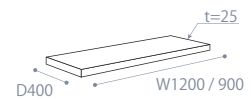

(W1200) NNB-AR020PC
(W900) NN-AR097KC

Glass holder

(W1200) LAT-BA107PC
(W900) LAT-BA107KC

Stage

White
(W1200) LAT-TZ145PC
(W900) LAT-TZ145KC

Wood
(W1200) LAT-TX145PC
(W900) LAT-TX145KC

Shelf

White
(W1200) NN-AZ245PC
(W900) NN-AZ245KC

Wood
(W1200) NN-AX246PC
(W1900) NN-AX246KC

Table Leg

- (H920) LAT-VA077L
- (H770) LAT-VA077K
- (H620) LAT-VA077G
- (H470) LAT-VA077F

Top Board

- White : LAT-UZ203AA
- Wood : LAT-UX203AA

①⑤

②⑥

③⑦