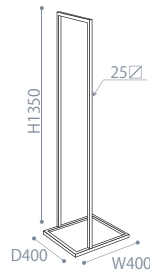

Flame-B

LAT-GA145R

HG

(W1200) LAT-HA210P
(W900) LAT-HA210K