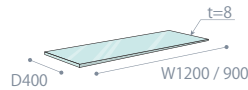

Glass Shelf

(W1200) NNB-AR020PC
(W900) NN-AR097KC