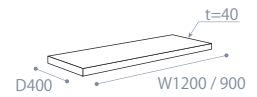

Stage

White
(W1200) LAT-TZ145PC
(W900) LAT-TZ145KC

Wood
(W1200) LAT-TX145PC
(W900) LAT-TX145KC