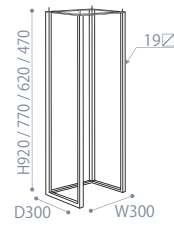

(W1200) NNB-AR020PC
(W900) NN-AR097KC

Glass holder

(W1200) LAT-BA107PC
(W900) LAT-BA107KC

Stage

White
(W1200) LAT-TZ145PC
(W900) LAT-TZ145KC

Wood
(W1200) LAT-TX145PC
(W900) LAT-TX145KC

Shelf

White
(W1200) NN-AZ245PC
(W900) NN-AZ245KC

Wood
(W1200) NN-AX246PC
(W1900) NN-AX246KC

Table Leg

- (H920) LAT-VA077L
- (H770) LAT-VA077K
- (H620) LAT-VA077G
- (H470) LAT-VA077F

Top Board

- White : LAT-UZ203AA
- Wood : LAT-UX203AA

①⑤

②⑥

③⑦