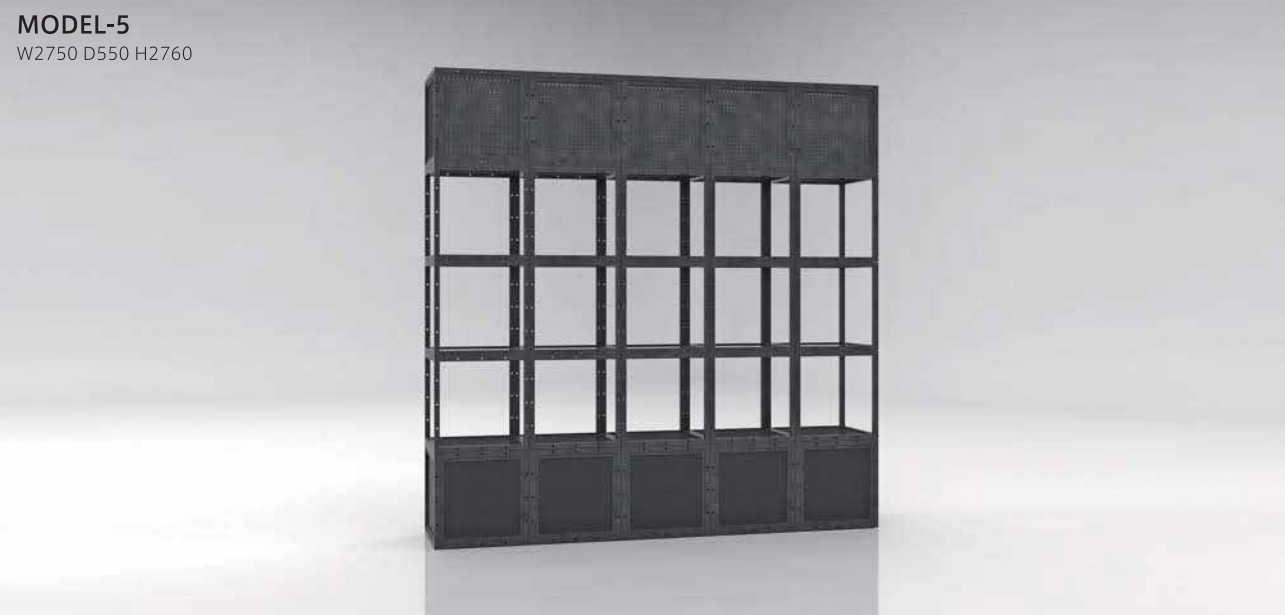

ACT
アクト

IMAGE

W11000 D11000 H4400

エキシビジョンからPOP-UP STOREまで、
様々なシチュエーションに対応した環境システム仕器。柱と梁の均質な構造体を
4サイズのモジュールで構築し、VP・PP・IPの要素も表現可能な環境システム仕器です。

素材：スチール／黒皮風塗装／木部：染色うす茶、ポリ合板（黒）（白）／アクリル樹脂／パンチングメタル／ミラー／ガラス／照明

Act is a fixture system that can accommodate a variety of settings, such as exhibitions and pop-up stores.
It consists of 4-sized modules of posts and beams made of the same material,
and is flexible enough to suit a variety of purposes, from main displays to point of sale and item displays.

Material : Steel (Black-leather look coating) , Wood (Light brown, black or white poly coated plywood) , Acrylic resin, Perforated metal, Mirror, Glass, Lighting

棚受けバー付
ACT-BB162EE
W480 D480 H42

棚ガラス
ACT-AR235EE
W476 D476 H8